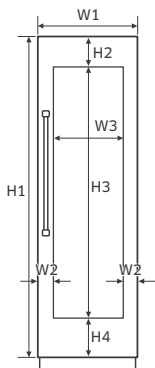

## Product Dimensions

Callout	24"
A	23 3/4" (603 mm)
B (With Panel)	25" (635 mm)
B1 (Without Panel)	23 13/16" (605 mm)
C	83 3/8" (2118 mm)
D	23 5/8" (600 mm)
D1	24 7/8" (631 mm)
D2	27 9/16" (701 mm)
E	50 3/4" (1289 mm)
F	13 11/16" (348 mm)
G	49 11/16" (1261 mm)

Callout	24"
W1	23 3/4" (603 mm)
W2	3 9/32" (83.5 mm)
W3	17 5/32" (436 mm)
H1	79 7/8" (2029 mm)
H2	7 23/32" (196 mm)
H3	62 25/32" (1594.5 mm)
H4	9 3/8" (238.5 mm)
Panel Thickness	3/4" (19 mm)
Max Weight	55.0 lb (25 kg)

## Product Dimensions

- A : Cabinet Width
- B : Cabinet Depth
- C : Cabinet Height
- D : Electrical supply width location
- E : Electrical supply height location

Callout	24"
A	24" (610 mm)
B	25" (635 mm)
C	84" (2134 mm)
D	14" (356 mm)
E	80" (2032 mm)