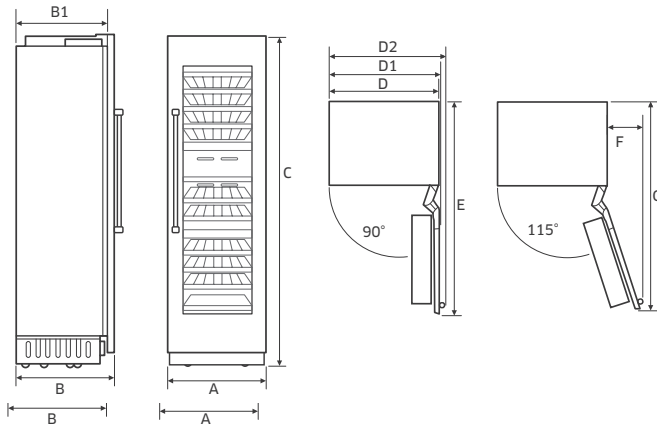

## Accessories (Optional)

<b>RAW24AMLHSR/DA</b>	24" Wine Column Panel Kit, Contemporary, Silver Stainless, Left	\$999
<b>RAW24AMRHSR/DA</b>	24" Wine Column Panel Kit, Contemporary, Silver Stainless, Right	\$999
<b>RAW24AMLHMS/DA</b>	24" Wine Column Panel Kit, Contemporary, Graphite Stainless, Left	\$1,199
<b>RAW24AMRHMS/DA</b>	24" Wine Column Panel Kit, Contemporary, Graphite Stainless, Right	\$1,199
<b>RACOOTCAAAA</b>	Install Kit for Triple Column Built-In Refrigeration	\$99
<b>RACOOCFAAAA/DA</b>	Install Kit to Pair Column Built-In Refrigeration	\$249
<b>RACOODFAAAA/DA</b>	Air Filter for Refrigeration DRF/DRR/DRW, Set of 6	\$129

## Product Dimensions

Callout	24"
A	23 3/4" (603 mm)
B (With Panel)	25" (635 mm)
B1 (Without Panel)	23 13/16" (605 mm)
C	83 3/8" (2118 mm)
D	23 5/8" (600 mm)
D1	24 7/8" (631 mm)
D2	27 9/16" (701 mm)
E	50 3/4" (1289 mm)
F	13 11/16" (348 mm)
G	49 11/16" (1261 mm)

Callout	24"
W1	23 3/4" (603 mm)
W2	3 9/32" (83.5 mm)
W3	17 5/32" (436 mm)
H1	79 7/8" (2029 mm)
H2	7 23/32" (196 mm)
H3	62 25/32" (1594.5 mm)
H4	9 3/8" (238.5 mm)
Panel Thickness	3/4" (19 mm)
Max Weight	55.0 lb (25 kg)

## Product Dimensions

- A : Cabinet Width
- B : Cabinet Depth
- C : Cabinet Height
- D : Electrical supply width location
- E : Electrical supply height location

Callout	24"
A	24" (610 mm)
B	25" (635 mm)
C	84" (2134 mm)
D	14" (356 mm)
E	80" (2032 mm)