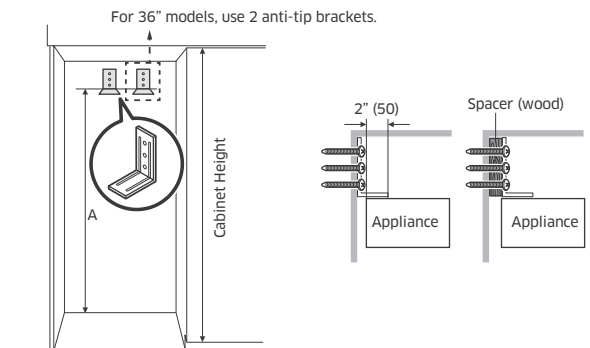

## Product Dimensions

Callout	24"
A	23 3/4" (603 mm)
B (With Panel)	25" (635 mm)
B1 (Without Panel)	23 13/16" (605 mm)
C	83 3/8" (2118 mm)
D	23 5/8" (600 mm)
D1	24 7/8" (631 mm)
D2	27 9/16" (701 mm)
E	50 3/4" (1289 mm)
F	13 11/16" (348 mm)
G	49 11/16" (1261 mm)

Callout	24"
W1	23 3/4" (603 mm)
W2	3 9/32" (83.5 mm)
W3	17 5/32" (436 mm)
H1	79 7/8" (2029 mm)
H2	7 23/32" (196 mm)
H3	62 25/32" (1594.5 mm)
H4	9 3/8" (238.5 mm)
Panel Thickness	3/4" (19 mm)
Max Weight	55.0 lb (25 kg)

## Product Dimensions

- A : Cabinet Width
- B : Cabinet Depth
- C : Cabinet Height
- D : Electrical supply width location
- E : Electrical supply height location

Callout	24"
A	24" (610 mm)
B	25" (635 mm)
C	84" (2134 mm)
D	14" (356 mm)
E	80" (2032 mm)

B : Includes the standard door panel thickness with 3/4".  
Installation inside a cabinet of this width allows the wine cellar trim to be attached directly to the surrounding cabinets.

Option	Cabinet height	A
1	83 1/2" (2121 mm)	79 13/32" (2017 mm)
2	83 3/4" (2127 mm)	79 5/8" (2023 mm)
3	84" (2134 mm)	79 7/8" (2030 mm)
4	84 1/4" (2140 mm)	80 1/8" (2036 mm)