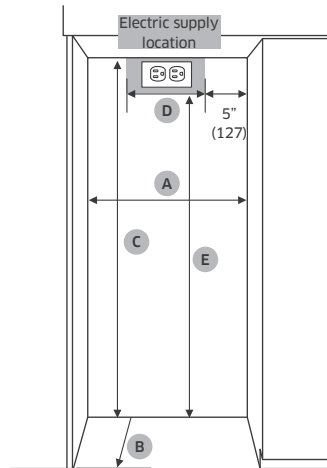

## Product Dimensions

Callout	24"
A	23 3/4" (603 mm)
B (With Panel)	25" (635 mm)
B1 (Without Panel)	23 13/16" (605 mm)
C	83 3/8" (2118 mm)
D	23 5/8" (600 mm)
D1	24 7/8" (631 mm)
D2	27 9/16" (701 mm)
E	50 3/4" (1289 mm)
F	13 11/16" (348 mm)
G	49 11/16" (1261 mm)

Callout	24"
W1	23 3/4" (603 mm)
W2	3 9/32" (83.5 mm)
W3	17 5/32" (436 mm)
H1	79 7/8" (2029 mm)
H2	7 23/32" (196 mm)
H3	62 25/32" (1594.5 mm)
H4	9 3/8" (238.5 mm)
Panel Thickness	3/4" (19 mm)
Max Weight	55.0 lb (25 kg)

## Product Dimensions

- A : Cabinet Width
- B : Cabinet Depth
- C : Cabinet Height
- D : Electrical supply width location
- E : Electrical supply height location

Callout	24"
A	24" (610 mm)
B	25" (635 mm)
C	84" (2134 mm)
D	14" (356 mm)
E	80" (2032 mm)