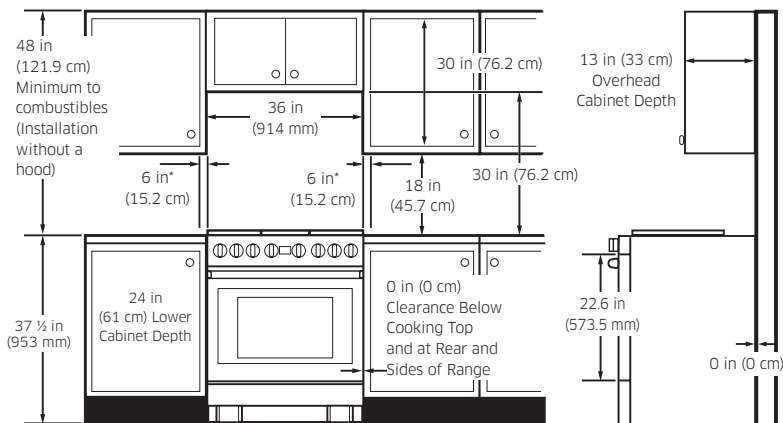

Weights & Dimensions

NET WEIGHT (LBS.)	437
SHIPPING WEIGHT (LBS.)	513
PRODUCT DIMENSIONS (W x H x D IN INCHES)	35 7/8 x 36 x 28 3/4

Technical Details

ELECTRICAL REQUIREMENT	120V, 60 Hz, 10A
AVAILABLE FUEL TYPES	Natural Gas, Liquid Propane
LP CONVERSION KIT (INCLUDED)	Yes

\$6,499 | TRANSITIONAL

Product Dimensions

Installation Cutout Dimensions

ELECTRICAL OUTLET - (IN/CM)	7/8 (W) x 6 7/8 (H) / 25.1 x 17.5
GAS PIPING - (IN/CM)	7 3/8 (W) x 5 3/8 (H) / 18.6 x 13.8

* Side clearance above cooking surface to any objects, i.e., wall.