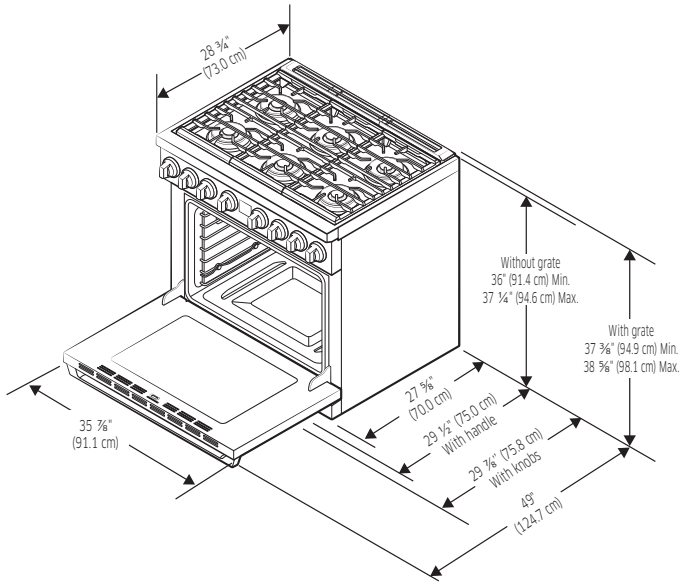

Weights & Dimensions

NET WEIGHT (LBS.)	437
SHIPPING WEIGHT (LBS.)	513
PRODUCT DIMENSIONS (W x H x D IN INCHES)	35 7/8 x 36 x 28 3/4

Technical Details

ELECTRICAL REQUIREMENT	120V, 60 Hz, 10A
AVAILABLE FUEL TYPES	Natural Gas, Liquid Propane
LP CONVERSION KIT (INCLUDED)	Yes

\$6,499 | TRANSITIONAL

Product Dimensions

Installation Cutout Dimensions

ELECTRICAL OUTLET - (IN/CM)	7/8 (W) x 6 7/8 (H) / 25.1 x 17.5
GAS PIPING - (IN/CM)	7 3/8 (W) x 5 3/8 (H) / 18.6 x 13.8

* Side clearance above cooking surface to any objects, i.e., wall.