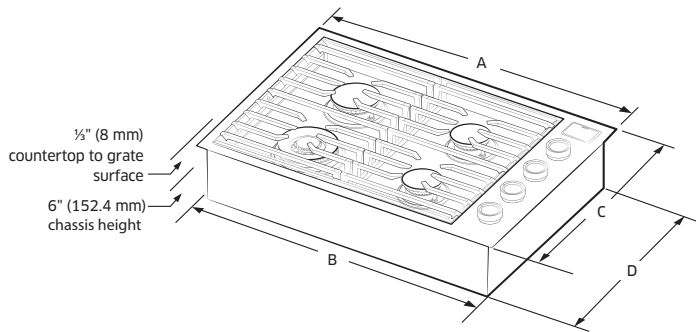

Weights & Dimensions

NET WEIGHT (LBS.)	71
SHIPPING WEIGHT (LBS.)	85
PRODUCT DIMENSIONS (W x H x D IN INCHES)	30 x 6 x 21
CUTOUT REQUIRED (W x D IN INCHES)	28 1/8 x 19 3/4

Technical Details

ELECTRICAL REQUIREMENTS	120V, 60 Hz, 20A
AVAILABLE FUEL TYPES	Natural Gas, Liquid Propane
LP CONVERSION KIT (INCLUDED)	Yes

Warranty

FULL COVERAGE	2 Years
----------------------	---------

30-Inch Gas Cooktop

\$2,199 – \$2,399 | CONTEMPORARY

Product Dimensions	
A - WIDTH (IN/MM)	30 / 762
B - CHASSIS WIDTH (IN/MM)	28 ½ / 723
C - DEPTH (IN/MM)	21 / 533
D - CHASSIS DEPTH (IN/MM)	19 ½ / 495

Installation Cutout Dimensions	
E - MIN (IN/MM)	2 7/8 / 72
F - MIN (IN/MM)	19 3/4 / 501
G - MIN (IN/MM)	28 1/16 / 727
H - MIN (IN/MM)	12 / 304