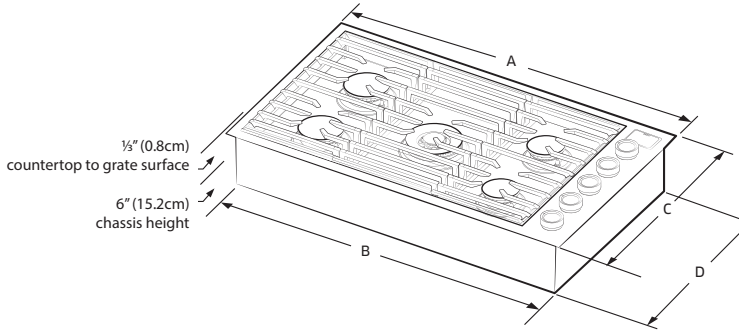

Weights & Dimensions

NET WEIGHT (LBS.)	86
SHIPPING WEIGHT (LBS.)	102
PRODUCT DIMENSIONS (W X H X D IN INCHES)	36 x 6 x 21
CUTOUT REQUIRED (W X D IN INCHES)	34 1/16 x 19 3/4

Technical Details

ELECTRICAL REQUIREMENT	120V, 60 Hz, 20A
AVAILABLE FUEL TYPES	Natural Gas, Liquid Propane
LP CONVERSION KIT (INCLUDED)	Yes

Warranty

FULL COVERAGE	2 Years
----------------------	---------

36-Inch Gas Cooktop

\$2,499 – \$2,699 | CONTEMPORARY

Product Dimensions

A – IN/CM	36 / 91.4
B – IN/CM	34 ½ / 87.5
C – IN/CM	21 / 53.3
D – IN/CM	19 ½ / 49.5

Installation Cutout Dimensions

E – MIN (IN/MM)	2 7/8 / 7.2
F – MIN (IN/MM)	19 3/4 / 50.1
G – MIN (IN/MM)	34 1/16 / 87.9
H – MIN (IN/MM)	12 / 30.4