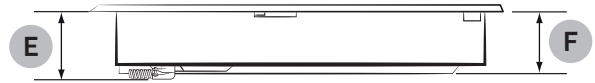

30-Inch Induction Cooktop

$2,499

dacor

Product Dimensions

A - FRAME DEPTH (IN/MM)	21 ¼ / 540
B - FRAME WIDTH (IN/MM)	30 / 762
C - CASE DEPTH (IN/MM)	19 ½ / 494.6
D - CASE WIDTH (IN/MM)	28 ¾ / 720
E - CONDUIT CASE HEIGHT (IN/MM)	4 / 101
F - CASE HEIGHT (IN/MM)	3 ⅞ / 80.5