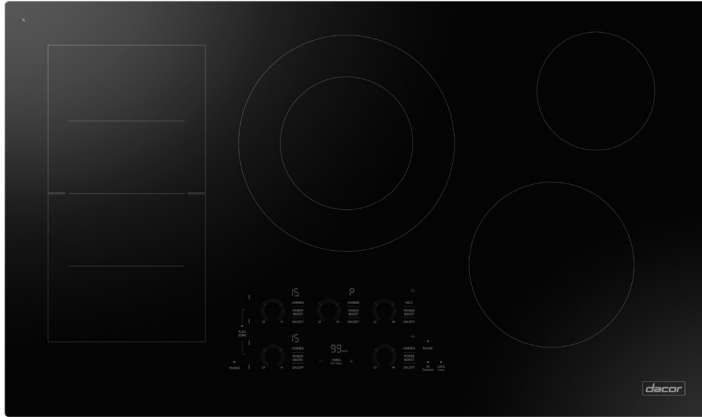

36-Inch Induction Cooktop

\$2,899

dacor

DTI36P876BB/DA - Black Glass

Features & Benefits

- FlexZone®
- Glass-touch control panel with SmartThings Wi-Fi connectivity
- Auto Connect to compatible ventilation through Bluetooth
- Residual heat indicator
- Ceramic glass

Cooktop

COOKING ZONES	5
LEFT FRONT (W)	1,800 (2,600 Boost)
LEFT REAR (W)	1,800 (2,600 Boost)
CENTER (W)	3,600 (4,800 Boost)
RIGHT FRONT (W)	2,200 (3,200 Boost)
RIGHT REAR (W)	1,400 (2,000 Boost)
POWER LEVELS	13 + 2 Boost
FLEXZONE®	Yes
MELT & SIMMER	Yes
VIRTUAL FLAME™	No
AUTO PAN DETECTION	Yes