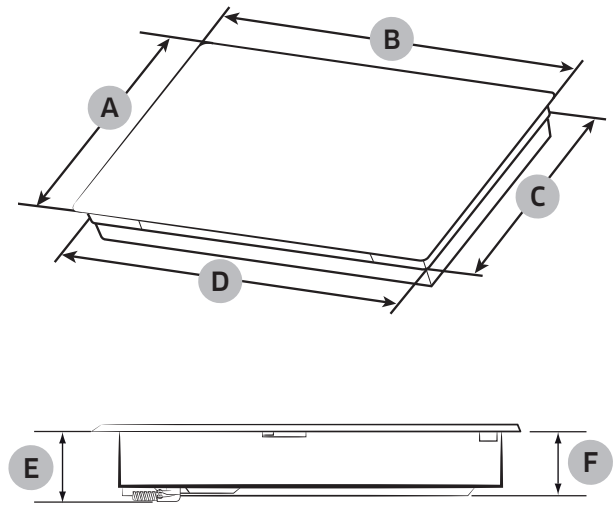

Weights & Dimensions

NET WEIGHT (LBS.)	62
SHIPPING WEIGHT (LBS.)	69.9
PRODUCT DIMENSIONS (W x H x D IN INCHES)	36 x 3 1/8 x 21 1/4
CUTOUT REQUIRED (W x D IN INCHES)	33 7/8 to 34 x 19 1/8 to 19 3/16

Technical Details

A - FRAME DEPTH (IN/MM)	21 ¼ / 540
B - FRAME WIDTH (IN/MM)	36 / 914
C - CASE DEPTH (IN/MM)	19 / 481.6
D - CASE WIDTH (IN/MM)	33 ¾ / 856.6
E - CONDUIT CASE HEIGHT (IN/MM)	4 / 101
F - CASE HEIGHT (IN/MM)	3 ⅝ / 80.5

Installation Cutout Dimensions

A - (IN/MM)	33 ⅞ - 34 / 860 - 864
B - (IN/MM)	19 ⅞ - 19 ¾ / 485.6 - 487.6
C - MIN (IN/MM)	1 ⅞ / 28
D - MIN (IN/MM)	1 ½ / 38
E - MIN (IN/MM)	1 / 26
F - MIN (IN/MM)	10 / 254
G - (IN/MM)	15 / 381