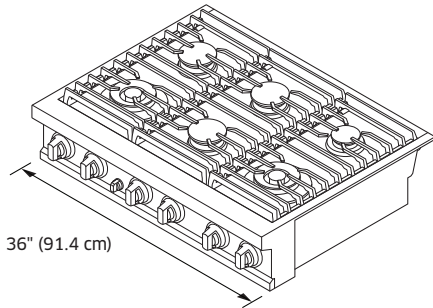

Weights & Dimensions

NET WEIGHT (LBS.)	53
SHIPPING WEIGHT (LBS.)	74
PRODUCT DIMENSIONS (W X H X D IN INCHES)	35 7/8 x 8 x 27 7/8
CUTOUT REQUIRED (W X H X D IN INCHES)	36 x 7 3/4 x 24

Technical Details

ELECTRICAL REQUIREMENT	120V, 60 Hz, 20A
AVAILABLE FUEL TYPES	Natural Gas, Liquid Propane
LP CONVERSION KIT (INCLUDED)	Yes

\$3,999 – \$4,499

Product Dimensions

SIDE VIEW

Installation Requirements

A - RANGETOP CUTOUT (IN/CM)	36 / 91.44
B - RANGE TOP CUTOUT MINIMUM (IN/CM)	36 / 91.44
B - RANGE TOP CUTOUT RECOMMENDED (IN/CM)	42 / 106.7

Countertop Cutout Dimensions

A - RANGETOP CUTOUT (IN/CM)	36 / 91.44
------------------------------------	------------

FRONT VIEW

SIDE VIEW