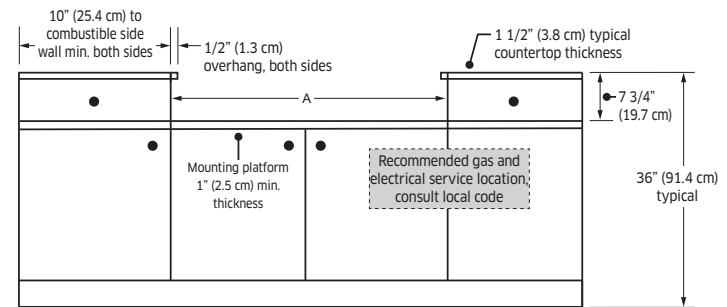

Weights & Dimensions

NET WEIGHT (LBS.)	53
SHIPPING WEIGHT (LBS.)	74
PRODUCT DIMENSIONS (W X H X D IN INCHES)	35 7/8 x 8 x 27 7/8
CUTOUT REQUIRED (W X H X D IN INCHES)	36 x 7 3/4 x 24

Technical Details

ELECTRICAL REQUIREMENT	120V, 60 Hz, 20A
AVAILABLE FUEL TYPES	Natural Gas, Liquid Propane
LP CONVERSION KIT (INCLUDED)	Yes

\$3,999 – \$4,499

Product Dimensions

SIDE VIEW

Installation Requirements

A - RANGETOP CUTOUT (IN/CM)	36 / 91.44
B - RANGE TOP CUTOUT MINIMUM (IN/CM)	36 / 91.44
B - RANGE TOP CUTOUT RECOMMENDED (IN/CM)	42 / 106.7

Countertop Cutout Dimensions

A - RANGETOP CUTOUT (IN/CM)	36 / 91.44
------------------------------------	------------

FRONT VIEW

SIDE VIEW