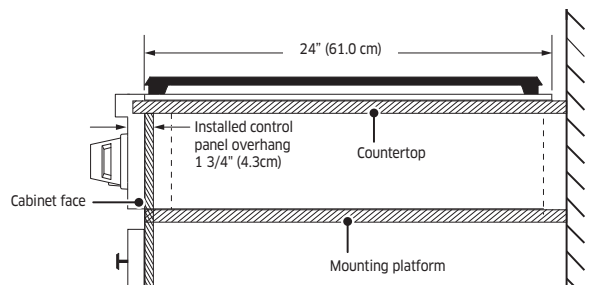

\$3,999 – \$4,499

Product Dimensions

SIDE VIEW

Installation Requirements

A - RANGETOP CUTOUT (IN/CM)	36 / 91.44
B - RANGE TOP CUTOUT MINIMUM (IN/CM)	36 / 91.44
B - RANGE TOP CUTOUT RECOMMENDED (IN/CM)	42 / 106.7

Countertop Cutout Dimensions

A - RANGETOP CUTOUT (IN/CM)	36 / 91.44
------------------------------------	------------

FRONT VIEW

SIDE VIEW