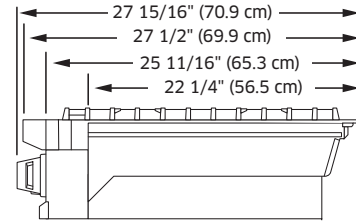

Weights & Dimensions

NET WEIGHT (LBS.)	53
SHIPPING WEIGHT (LBS.)	74
PRODUCT DIMENSIONS (W X H X D IN INCHES)	35 7/8 x 8 x 27 7/8
CUTOUT REQUIRED (W X H X D IN INCHES)	36 x 7 3/4 x 24

Technical Details

ELECTRICAL REQUIREMENT	120V, 60 Hz, 20A
AVAILABLE FUEL TYPES	Natural Gas, Liquid Propane
LP CONVERSION KIT (INCLUDED)	Yes

\$3,999 – \$4,499

Product Dimensions

SIDE VIEW

Installation Requirements

A - RANGETOP CUTOUT (IN/CM)	36 / 91.44
B - RANGE TOP CUTOUT MINIMUM (IN/CM)	36 / 91.44
B - RANGE TOP CUTOUT RECOMMENDED (IN/CM)	42 / 106.7

Countertop Cutout Dimensions

A - RANGETOP CUTOUT (IN/CM)	36 / 91.44
------------------------------------	------------

FRONT VIEW

SIDE VIEW