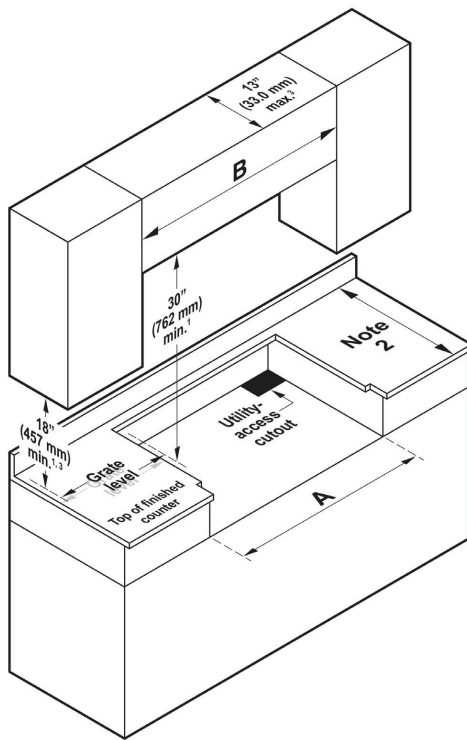

Weights & Dimensions

NET WEIGHT (LBS.)	53
SHIPPING WEIGHT (LBS.)	74
PRODUCT DIMENSIONS (W X H X D IN INCHES)	35 7/8 x 8 x 27 7/8
CUTOUT REQUIRED (W X H X D IN INCHES)	36 x 7 3/4 x 24

Technical Details

ELECTRICAL REQUIREMENT	120V, 60 Hz, 20A
AVAILABLE FUEL TYPES	Natural Gas, Liquid Propane
LP CONVERSION KIT (INCLUDED)	Yes

\$3,999 – \$4,499

Product Dimensions

SIDE VIEW

Installation Requirements

A - RANGETOP CUTOUT (IN/CM)	36 / 91.44
B - RANGE TOP CUTOUT MINIMUM (IN/CM)	36 / 91.44
B - RANGE TOP CUTOUT RECOMMENDED (IN/CM)	42 / 106.7

Countertop Cutout Dimensions

A - RANGETOP CUTOUT (IN/CM)	36 / 91.44
------------------------------------	------------

FRONT VIEW

SIDE VIEW