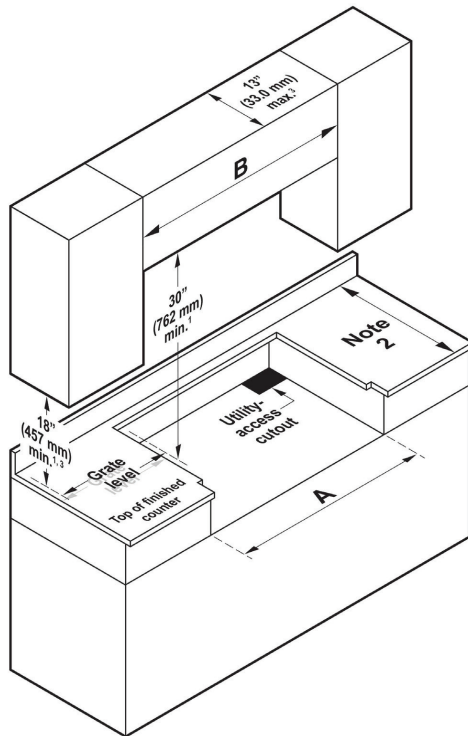

Weights & Dimensions

NET WEIGHT (LBS.)	63
SHIPPING WEIGHT (LBS.)	90
PRODUCT DIMENSIONS (W X H X D IN INCHES)	47 7/8 x 8 x 27 7/8
CUTOUT REQUIRED (W X H X D IN INCHES)	48 x 7 3/4 x 24

Technical Details

ELECTRICAL REQUIREMENT	120V, 60 Hz, 20A
AVAILABLE FUEL TYPES	Natural Gas, Liquid Propane
LP CONVERSION KIT (INCLUDED)	Yes

\$4,999 – \$5,499

Product Dimensions

SIDE VIEW

Installation Requirements

A - RANGETOP CUTOUT (IN/MM)	48 / 121.9
B - RANGETOP CUTOUT MINIMUM (IN/MM)	48 / 121.9
B - RANGETOP CUTOUT RECOMMENDED (IN/MM)	54 / 137.2

Countertop Cutout Dimensions

A - RANGETOP CUTOUT (IN/MM)	48 / 121.9
------------------------------------	------------

FRONT VIEW

SIDE VIEW