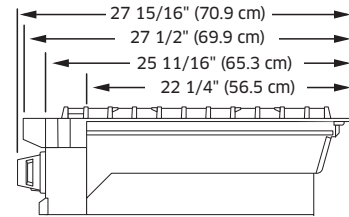

Weights & Dimensions

NET WEIGHT (LBS.)	63
SHIPPING WEIGHT (LBS.)	90
PRODUCT DIMENSIONS (W X H X D IN INCHES)	47 7/8 x 8 x 27 7/8
CUTOUT REQUIRED (W X H X D IN INCHES)	48 x 7 3/4 x 24

Technical Details

ELECTRICAL REQUIREMENT	120V, 60 Hz, 20A
AVAILABLE FUEL TYPES	Natural Gas, Liquid Propane
LP CONVERSION KIT (INCLUDED)	Yes

\$4,999 – \$5,499

Product Dimensions

SIDE VIEW

Installation Requirements

A - RANGETOP CUTOUT (IN/MM)	48 / 121.9
B - RANGETOP CUTOUT MINIMUM (IN/MM)	48 / 121.9
B - RANGETOP CUTOUT RECOMMENDED (IN/MM)	54 / 137.2

Countertop Cutout Dimensions

A - RANGETOP CUTOUT (IN/MM)	48 / 121.9
------------------------------------	------------

FRONT VIEW

SIDE VIEW