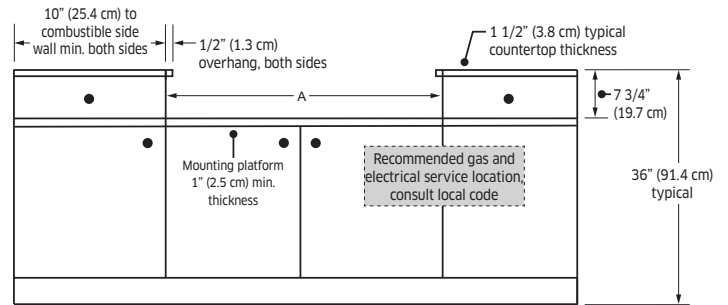

Weights & Dimensions

NET WEIGHT (LBS.)	63
SHIPPING WEIGHT (LBS.)	90
PRODUCT DIMENSIONS (W X H X D IN INCHES)	47 7/8 x 8 x 27 7/8
CUTOUT REQUIRED (W X H X D IN INCHES)	48 x 7 3/4 x 24

Technical Details

ELECTRICAL REQUIREMENT	120V, 60 Hz, 20A
AVAILABLE FUEL TYPES	Natural Gas, Liquid Propane
LP CONVERSION KIT (INCLUDED)	Yes

\$4,999 – \$5,499

Product Dimensions

SIDE VIEW

Installation Requirements

A - RANGETOP CUTOUT (IN/MM)	48 / 121.9
B - RANGETOP CUTOUT MINIMUM (IN/MM)	48 / 121.9
B - RANGETOP CUTOUT RECOMMENDED (IN/MM)	54 / 137.2

Countertop Cutout Dimensions

A - RANGETOP CUTOUT (IN/MM)	48 / 121.9
------------------------------------	------------

FRONT VIEW

SIDE VIEW