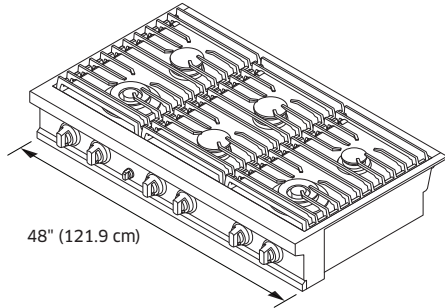

Warranty

FULL COVERAGE	2 Years
----------------------	---------

Accessories (Optional)

ARG48	Griddle for 48" Range and Rangetop	\$399
--------------	------------------------------------	-------

48-Inch Gas Rangetop

\$4,999 – \$5,499

Product Dimensions

SIDE VIEW

Installation Requirements

A - RANGETOP CUTOUT (IN/MM)	48 / 121.9
B - RANGETOP CUTOUT MINIMUM (IN/MM)	48 / 121.9
B - RANGETOP CUTOUT RECOMMENDED (IN/MM)	54 / 137.2

Countertop Cutout Dimensions

A - RANGETOP CUTOUT (IN/MM)	48 / 121.9
------------------------------------	------------

FRONT VIEW

SIDE VIEW