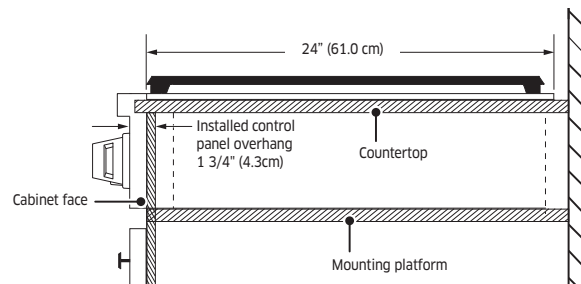

\$4,999 – \$5,499

Product Dimensions

SIDE VIEW

Installation Requirements

A - RANGETOP CUTOUT (IN/MM)	48 / 121.9
B - RANGETOP CUTOUT MINIMUM (IN/MM)	48 / 121.9
B - RANGETOP CUTOUT RECOMMENDED (IN/MM)	54 / 137.2

Countertop Cutout Dimensions

A - RANGETOP CUTOUT (IN/MM)	48 / 121.9
------------------------------------	------------

FRONT VIEW

SIDE VIEW