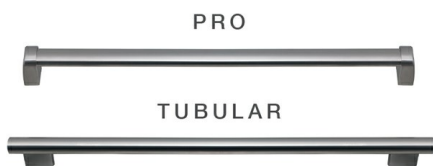

PRODUCT DETAILS

REFRIGERATOR

- 1 adjustable dairy compartment
- 1 high-humidity crisper drawer with adjustable dividers
- 2 refrigerator storage drawers with adjustable dividers
- 5 glass refrigerator shelves (4 adjustable; 1 stationary)
- 5 refrigerator door bins (3 adjustable; 2 stationary)
- Internal water dispenser
- LED refrigerator and freezer lights

FREEZER

- 2 adjustable wire shelves
- 1 stationary solid shelf
- 3 storage drawers
- 5 adjustable door bins
- Automatic ice maker