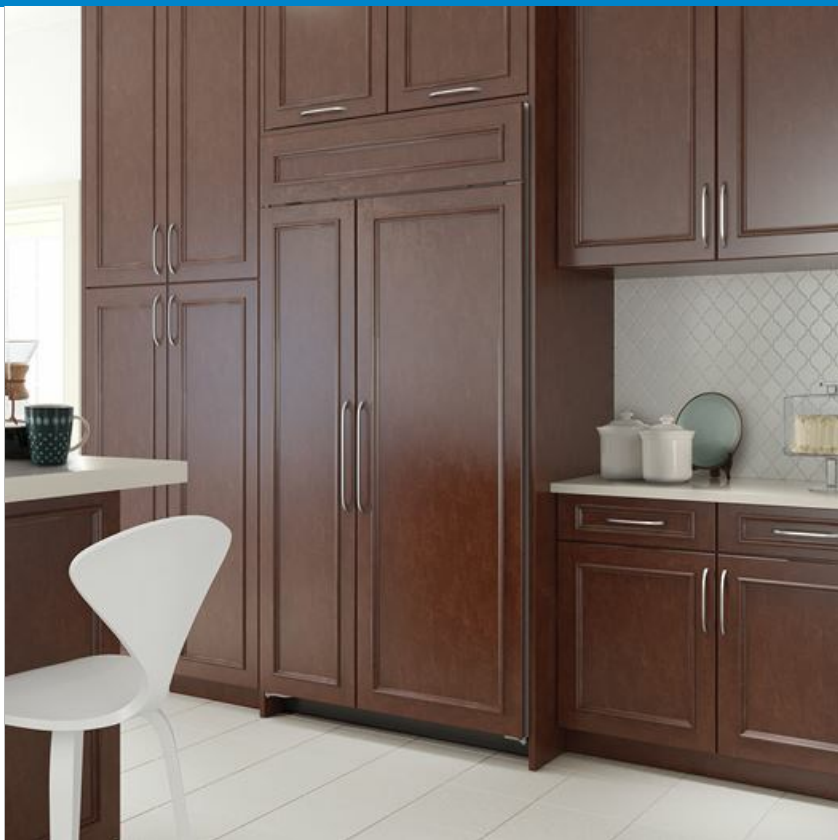

ACCESSORIES

- 42" Stainless Steel Kickplate

- 90° Door Stop

- Air Purification Cartridge

- Custom Front Panel Mounting Kit

- Custom Side Panel Mounting Kit

- Egg Container

- Extended Framed Handle Kit

- Framed Handle Kit

- Framed Louvered Grille Insert

- Framed Stainless Steel Front Panels

- Framed White Front Panels

- Grille Frame - 83"

- Grille Frame - 88"

- Louvered Grille - 83"

- Louvered Grille - 88"

- Pro Louvered Flush Inset Grille - 84"

- Stainless Steel Flush Inset Freezer Door Panel with Pro Handle

---

- Stainless Steel Flush Inset Grille Panel

- Stainless Steel Flush Inset Refrigerator Door Panel with Pro Handle

---

- Stainless Steel Flush Inset Refrigerator Door Panel with Tubular Handle

---

- Stainless Steel Side Panel

HANDLE ACCESSORIES