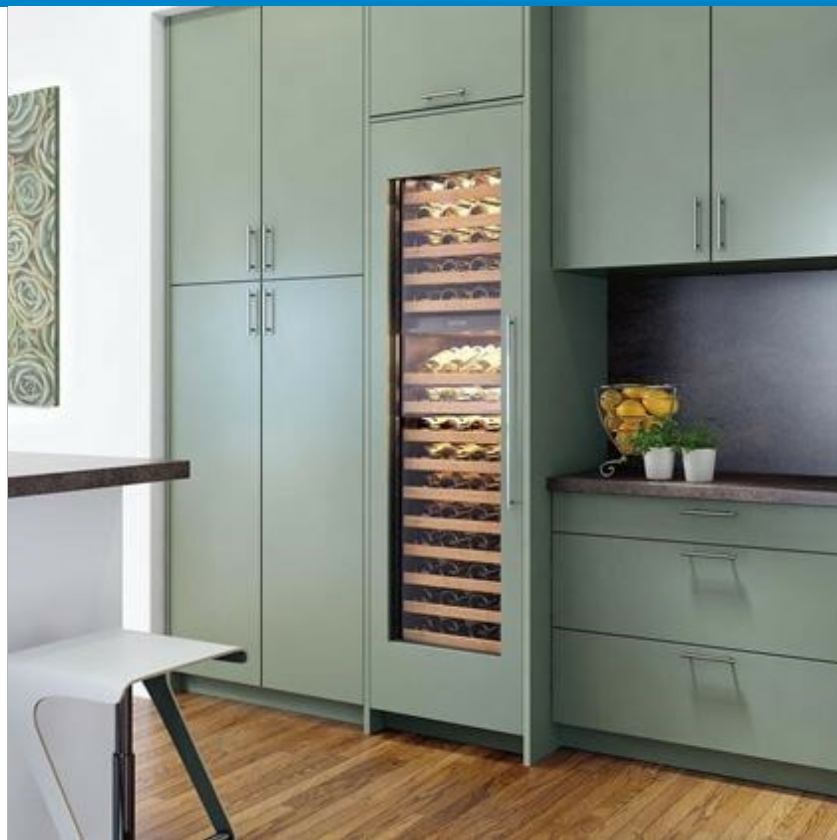

Full-extension wine racks provide easy access to standard-size bottles, half bottles, and magnums without agitating others

UV-resistant glass door shields wine from harmful light

Inventory tile system aids collection organization

Wi-Fi enabled features enable remote control of independent temperatures zones, provide important door-ajar notifications, and assist with remote service diagnostics—all from your mobile device

Sub-Zero offers an industry-leading full two-year warranty on appliances, along with a full five-year sealed system warranty and a limited twelve-year sealed system warranty

Accepts custom panels for an integrated look within cabinetry or stainless-steel accessory panels and handles to match other Sub-Zero, Wolf, and Cove products

ACCESSORIES

24" Bulk Storage Drawer

Dessert Wine Rack

Door Lock Kit

Reduced Toekick Divider

Stainless Steel Side Panel

Wine Inventory Tiles

Wine Inventory Tiles - Writable

Dual Installation Kits

Solid Panel Ready Door

Stainless Steel Dual Installation Kickplates

Stainless Steel Door Panels With Pro Handle

Stainless Steel Door Panels With Tubular Handle

Stainless Steel Pro and Tubular Handles

Accessories are available through an authorized dealer. For local dealer information, visit subzero-wolf.com/locator.

HANDLE ACCESSORIES

PRO

TUBULAR