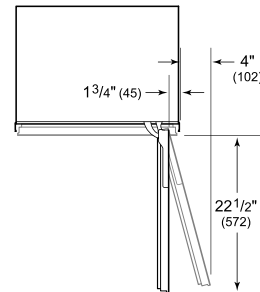

PRODUCT SPECIFICATIONS

Model	DEC2450W
Dimensions	24"W x 84"H x 24"D
Door Clearance	22 1/2"
Weight	410 lbs
Electrical Supply	115 VAC, 60 Hz
Electrical Service	15 amp dedicated circuit
Wine Storage Capacity	102 Bottles

ELECTRICAL

NOTE: The electrical outlet must be positioned with the grounding prong to the right of the thinner blades.

PANEL SPECIFICATIONS For complete panels specifications including width/height, weight requirements and thickness requirements visit subzero-wolf.com/reveal.

NOTE: Dimensions in parenthesis are in millimeters unless otherwise specified

INTERIOR VIEW

This illustration is intended for interior reference only and may not represent the exterior of the model being specified.

DIMENSIONS

*HEIGHT DIMENSION ± 1/2" (13)

STANDARD INSTALLATION

SIDE VIEW

FRONT VIEW