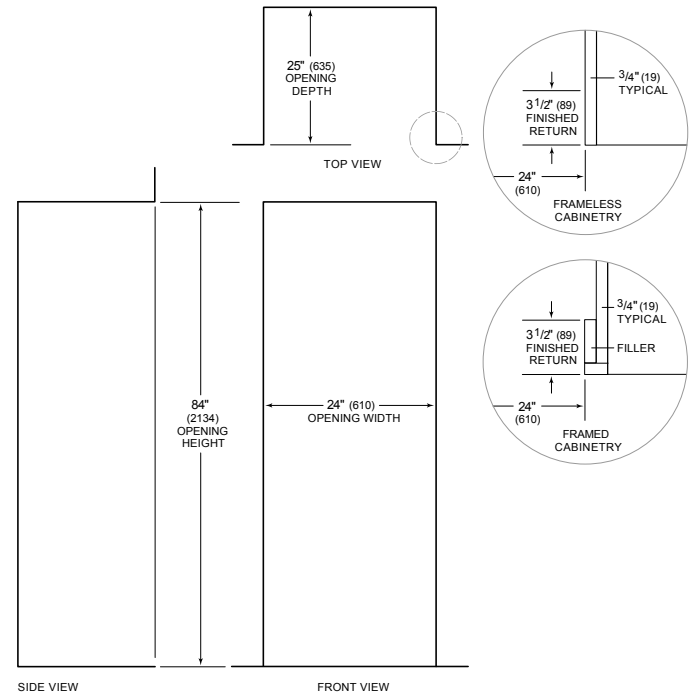

STANDARD INSTALLATION