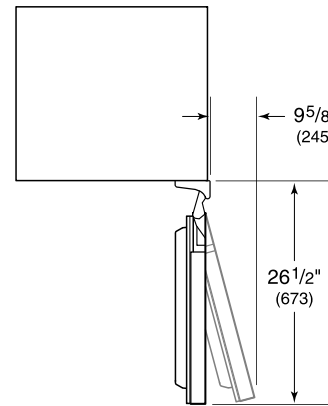

HEIGHT DIMENSIONS ± 1/2" (13)