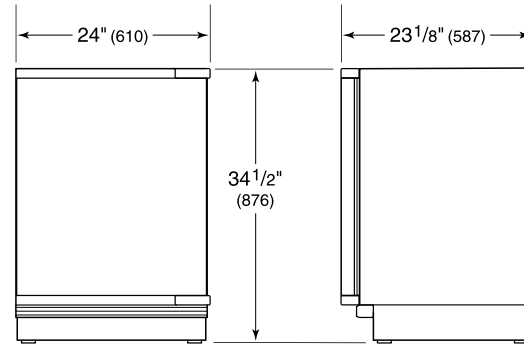

DIMENSIONS