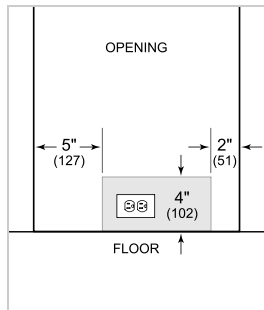

PRODUCT SPECIFICATIONS

Model	DEU2450CI
Dimensions	24"W x 34 1/2"H x 23 1/8"D
Door Clearance	26 1/2"
Weight	157 lbs
Refrigerator Capacity	3.0 cu. ft.
Freezer Capacity	1.7 cu. ft.
Electrical Supply	115 VAC, 60 Hz
Electrical Service	15 amp dedicated circuit
Plumbing Supply	1/4" OD copper, braided stainless steel or PEX tubing
Plumbing Pressure	35-120 psi
Receptacle	3-prong grounding-type

ELECTRICAL