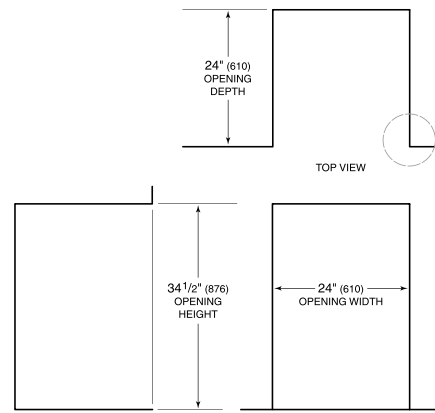

STANDARD INSTALLATION