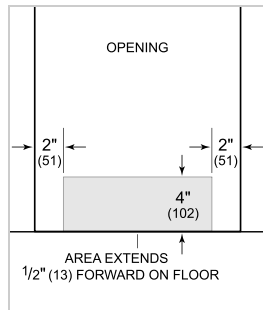

PRODUCT SPECIFICATIONS

Model	DEU2450CI
Dimensions	24"W x 34 1/2"H x 23 1/8"D
Door Clearance	26 1/2"
Weight	157 lbs
Refrigerator Capacity	3.0 cu. ft.
Freezer Capacity	1.7 cu. ft.
Electrical Supply	115 VAC, 60 Hz
Electrical Service	15 amp dedicated circuit
Plumbing Supply	1/4" OD copper, braided stainless steel or PEX tubing
Plumbing Pressure	35-120 psi
Receptacle	3-prong grounding-type

ELECTRICAL

PLUMBING

NOTE: The electrical outlet must be positioned with the grounding prong to the right of the thinner blades.

PANEL SPECIFICATIONS For complete panels specifications including width/height, weight requirements and thickness requirements visit subzero-wolf.com/reveal.

NOTE: Dimensions in parenthesis are in millimeters unless otherwise specified

INTERIOR VIEW

This illustration is intended for interior reference only and may not represent the exterior of the model being specified.

DIMENSIONS

HEIGHT DIMENSIONS ± 1/2" (13)

STANDARD INSTALLATION