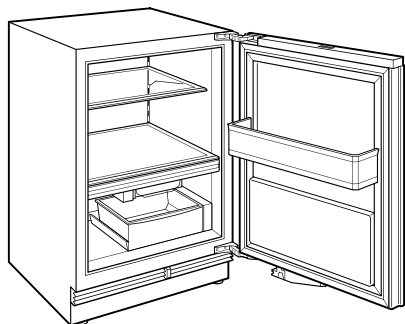

INTERIOR VIEW