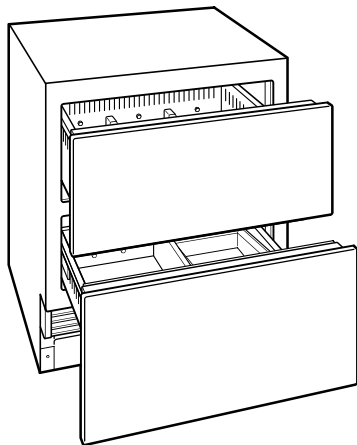

HANDLE ACCESSORIES

PRO

TUBULAR

PRODUCT DETAILS

FREEZER

- Adjustable drawer dividers
- LED lighting
- Automatic ice maker
- Removable ice container

PRODUCT SPECIFICATIONS

Model	ID-30FI
Dimensions	30"W x 34 1/2"H x 24"D
Drawer Clearance	18 3/8"
Weight	210 lbs
Freezer Capacity	4.9 cu. ft.
Electrical Supply	115 VAC, 60 Hz
Electrical Service	15 amp dedicated circuit
Plumbing Supply	1/4" OD copper, braided stainless steel or PEX tubing
Plumbing Pressure	35-120 psi

ELECTRICAL

PLUMBING

PANEL SPECIFICATIONS For complete panels specifications including width/height, weight requirements and thickness requirements visit subzero-wolf.com/reveal.

NOTE: Dimensions in parenthesis are in millimeters unless otherwise specified

INTERIOR VIEW

This illustration is intended for interior reference only and may not represent the exterior of the model being specified.

DIMENSIONS

STANDARD INSTALLATION

NOTE: 3 1/2" (89) finished returns will be visible and should be finished to match cabinetry