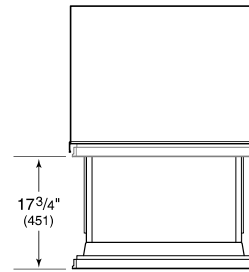

HANDLE ACCESSORIES

PRO

TUBULAR

PRODUCT DETAILS

FREEZER

- Adjustable drawer dividers
- LED lighting
- Automatic ice maker
- Removable ice container

PRODUCT SPECIFICATIONS

Model	ID-30FI
Dimensions	30"W x 34 1/2"H x 24"D
Drawer Clearance	18 3/8"
Weight	210 lbs
Freezer Capacity	4.9 cu. ft.
Electrical Supply	115 VAC, 60 Hz
Electrical Service	15 amp dedicated circuit
Plumbing Supply	1/4" OD copper, braided stainless steel or PEX tubing
Plumbing Pressure	35-120 psi

ELECTRICAL

PLUMBING

PANEL SPECIFICATIONS For complete panels specifications including width/height, weight requirements and thickness requirements visit subzero-wolf.com/reveal.

NOTE: Dimensions in parenthesis are in millimeters unless otherwise specified

INTERIOR VIEW

This illustration is intended for interior reference only and may not represent the exterior of the model being specified.

DIMENSIONS

STANDARD INSTALLATION

NOTE: 3 1/2" (89) finished returns will be visible and should be finished to match cabinetry