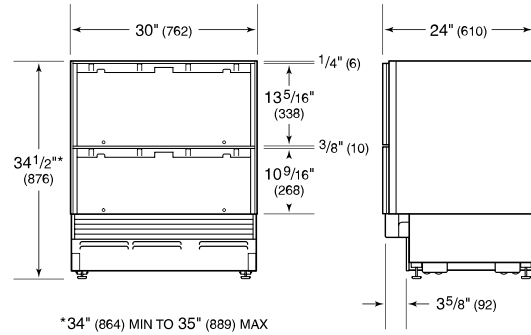

HANDLE ACCESSORIES

PRO

TUBULAR

PRODUCT DETAILS

FREEZER

- Adjustable drawer dividers
- LED lighting
- Automatic ice maker
- Removable ice container

PRODUCT SPECIFICATIONS

Model	ID-30FI
Dimensions	30"W x 34 1/2"H x 24"D
Drawer Clearance	18 3/8"
Weight	210 lbs
Freezer Capacity	4.9 cu. ft.
Electrical Supply	115 VAC, 60 Hz
Electrical Service	15 amp dedicated circuit
Plumbing Supply	1/4" OD copper, braided stainless steel or PEX tubing
Plumbing Pressure	35-120 psi

ELECTRICAL

PLUMBING

PANEL SPECIFICATIONS For complete panels specifications including width/height, weight requirements and thickness requirements visit subzero-wolf.com/reveal.

NOTE: Dimensions in parenthesis are in millimeters unless otherwise specified

INTERIOR VIEW

This illustration is intended for interior reference only and may not represent the exterior of the model being specified.

DIMENSIONS

STANDARD INSTALLATION

NOTE: 3 1/2" (89) finished returns will be visible and should be finished to match cabinetry