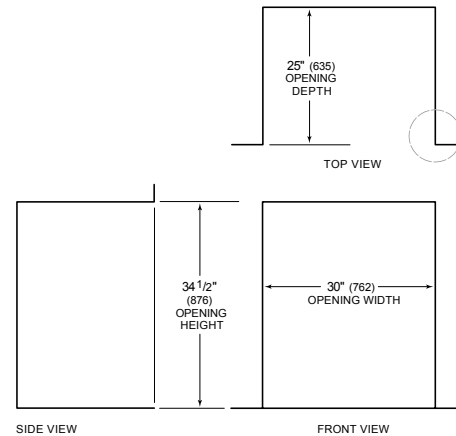

HANDLE ACCESSORIES

PRO

TUBULAR

PRODUCT DETAILS

FREEZER

- Adjustable drawer dividers
- LED lighting
- Automatic ice maker
- Removable ice container

PRODUCT SPECIFICATIONS

Model	ID-30FI
Dimensions	30"W x 34 1/2"H x 24"D
Drawer Clearance	18 3/8"
Weight	210 lbs
Freezer Capacity	4.9 cu. ft.
Electrical Supply	115 VAC, 60 Hz
Electrical Service	15 amp dedicated circuit
Plumbing Supply	1/4" OD copper, braided stainless steel or PEX tubing
Plumbing Pressure	35-120 psi

ELECTRICAL

PLUMBING

PANEL SPECIFICATIONS For complete panels specifications including width/height, weight requirements and thickness requirements visit subzero-wolf.com/reveal.

NOTE: Dimensions in parenthesis are in millimeters unless otherwise specified

INTERIOR VIEW

This illustration is intended for interior reference only and may not represent the exterior of the model being specified.

DIMENSIONS

STANDARD INSTALLATION

NOTE: 3 1/2" (89) finished returns will be visible and should be finished to match cabinetry