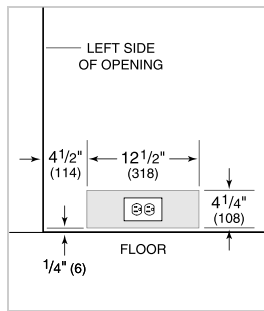

HANDLE ACCESSORIES

PRO

TUBULAR

PRODUCT DETAILS

FREEZER

- Adjustable drawer dividers
- LED lighting
- Automatic ice maker
- Removable ice container

PRODUCT SPECIFICATIONS

Model	ID-30FI
Dimensions	30"W x 34 1/2"H x 24"D
Drawer Clearance	18 3/8"
Weight	210 lbs
Freezer Capacity	4.9 cu. ft.
Electrical Supply	115 VAC, 60 Hz
Electrical Service	15 amp dedicated circuit
Plumbing Supply	1/4" OD copper, braided stainless steel or PEX tubing
Plumbing Pressure	35-120 psi

ELECTRICAL

PLUMBING

PANEL SPECIFICATIONS For complete panels specifications including width/height, weight requirements and thickness requirements visit subzero-wolf.com/reveal.

NOTE: Dimensions in parenthesis are in millimeters unless otherwise specified

INTERIOR VIEW

This illustration is intended for interior reference only and may not represent the exterior of the model being specified.

DIMENSIONS

STANDARD INSTALLATION

NOTE: 3 1/2" (89) finished returns will be visible and should be finished to match cabinetry