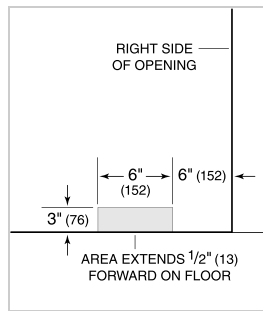

HANDLE ACCESSORIES

PRO

TUBULAR

PRODUCT DETAILS

FREEZER

- Adjustable drawer dividers
- LED lighting
- Automatic ice maker
- Removable ice container

PRODUCT SPECIFICATIONS

Model	ID-30FI
Dimensions	30"W x 34 1/2"H x 24"D
Drawer Clearance	18 3/8"
Weight	210 lbs
Freezer Capacity	4.9 cu. ft.
Electrical Supply	115 VAC, 60 Hz
Electrical Service	15 amp dedicated circuit
Plumbing Supply	1/4" OD copper, braided stainless steel or PEX tubing
Plumbing Pressure	35-120 psi

ELECTRICAL

PLUMBING

PANEL SPECIFICATIONS For complete panels specifications including width/height, weight requirements and thickness requirements visit subzero-wolf.com/reveal.

NOTE: Dimensions in parenthesis are in millimeters unless otherwise specified

INTERIOR VIEW

This illustration is intended for interior reference only and may not represent the exterior of the model being specified.

DIMENSIONS

STANDARD INSTALLATION

NOTE: 3 1/2" (89) finished returns will be visible and should be finished to match cabinetry