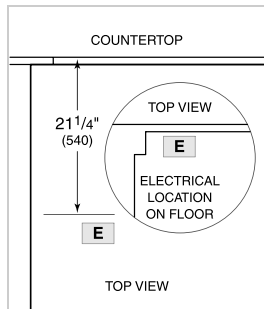

PRODUCT SPECIFICATIONS

| | |
|----------------------|---|
| Model | DD30 |
| Dimensions | 30"W x 14"H x 2"D |
| Weight | 75 lbs |
| Electrical Supply | 110/120 VAC, 60 Hz |
| Electrical Service | 15 amp dedicated circuit |
| Discharge Location | Vertical or Horizontal |
| Discharge Dimensions | 6" round internal or 10" round inline or remote |
| Receptacle | 3-prong grounding-type |

ELECTRICAL

NOTE: Dimensions in parenthesis are in millimeters unless otherwise specified

DIMENSIONS

NOTE: Shown with front mounted internal blower with 6" (152) round discharge, dashed line represents rear mount.