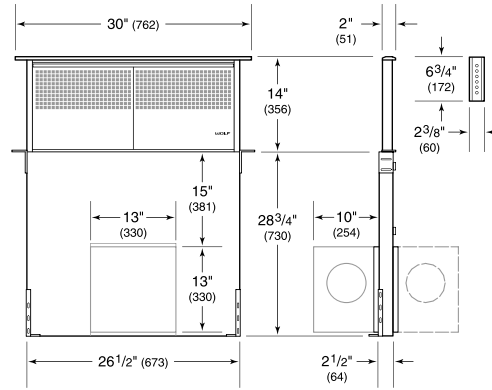

PRODUCT SPECIFICATIONS

| | |
|----------------------|---|
| Model | DD30 |
| Dimensions | 30"W x 14"H x 2"D |
| Weight | 75 lbs |
| Electrical Supply | 110/120 VAC, 60 Hz |
| Electrical Service | 15 amp dedicated circuit |
| Discharge Location | Vertical or Horizontal |
| Discharge Dimensions | 6" round internal or 10" round inline or remote |
| Receptacle | 3-prong grounding-type |

ELECTRICAL

NOTE: Dimensions in parenthesis are in millimeters unless otherwise specified

DIMENSIONS

NOTE: Shown with front mounted internal blower with 6" (152) round discharge, dashed line represents rear mount.