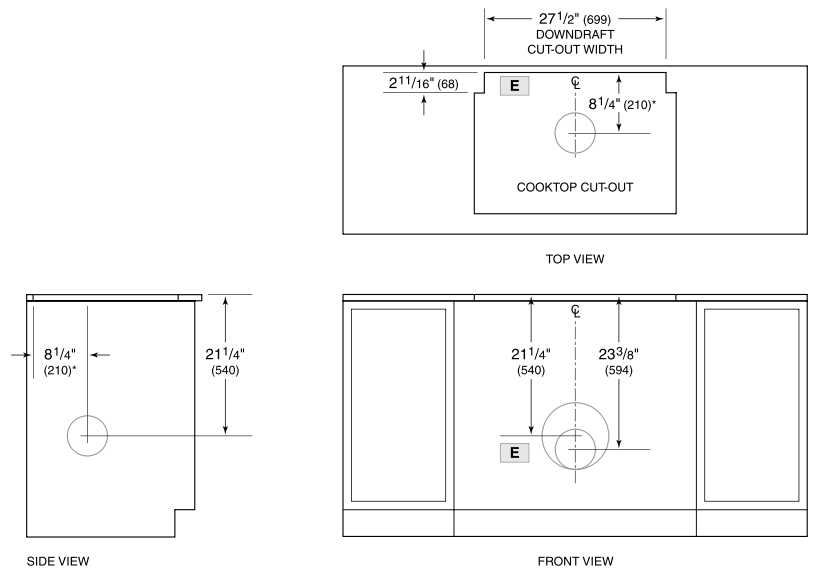

PRODUCT SPECIFICATIONS

| | |
|----------------------|---|
| Model | DD30 |
| Dimensions | 30"W x 14"H x 2"D |
| Weight | 75 lbs |
| Electrical Supply | 110/120 VAC, 60 Hz |
| Electrical Service | 15 amp dedicated circuit |
| Discharge Location | Vertical or Horizontal |
| Discharge Dimensions | 6" round internal or 10" round inline or remote |
| Receptacle | 3-prong grounding-type |

ELECTRICAL

NOTE: Dimensions in parenthesis are in millimeters unless otherwise specified

DIMENSIONS

NOTE: Shown with front mounted internal blower with 6" (152) round discharge, dashed line represents rear mount.

STANDARD INSTALLATION

*6" (152) back from countertop cut-out when internal blower is rear mounted.

NOTE: Internal blower 6" (152) round, side, rear or bottom discharge. In-line and remote blower 10" (254) round, rear discharge. Centerline indicates center of downdraft cut-out.