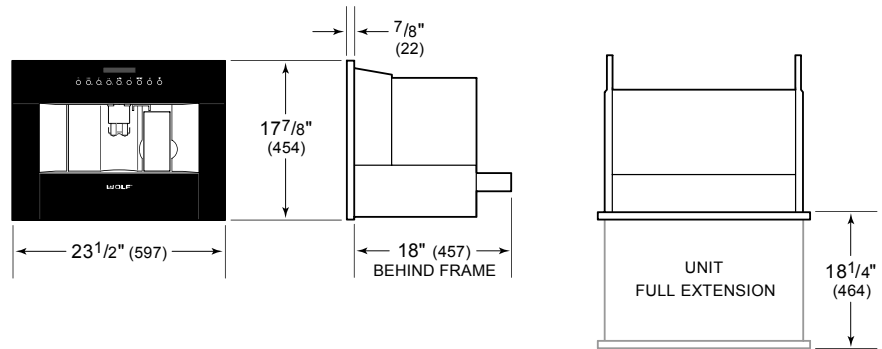

E SERIES PROFESSIONAL

M SERIES TRANSITIONAL

M SERIES PROFESSIONAL

M AND E SERIES CONTEMPORARY

**PRODUCT SPECIFICATIONS**

Model	EC24/B
Dimensions	23 1/2"W x 17 7/8"H x 15 1/2"D
Electrical Supply	120 VAC, 60 Hz
Electrical Service	15 amp dedicated circuit
Power Cord Length	6 Feet
Receptacle	3-prong grounding-type

**ELECTRICAL**

**INSTALLATIONS WITH ACCESSORY TRIM** Accessory trim may affect overall product dimensions and opening dimensions. Refer to Reveal for more information: [subzero-wolf.com/reveal](http://subzero-wolf.com/reveal)

**NOTE:** Dimensions in parenthesis are in millimeters unless otherwise specified

**DIMENSIONS**

**STANDARD INSTALLATION**