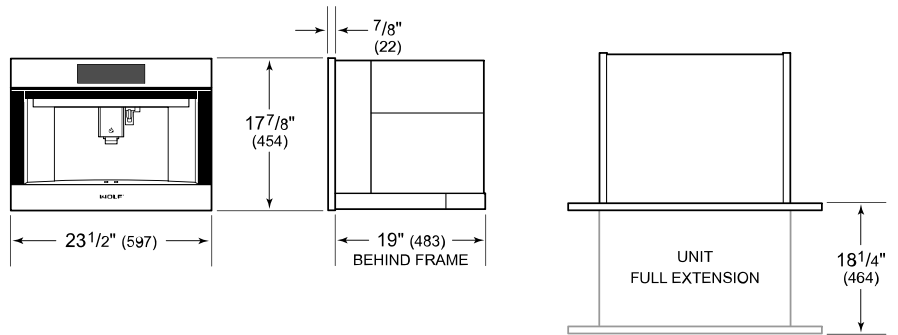

Model	EC2450TE/S
Dimensions	23 1/2"W x 17 7/8"H x 19"D
Weight	67 lbs
Electrical Supply	120 VAC, 60 Hz
Electrical Service	15 amp dedicated circuit
Power Cord Length	6 Feet
Receptacle	3-prong grounding-type

ELECTRICAL

NOTE: Dimensions in parenthesis are in millimeters unless otherwise specified

DIMENSIONS

STANDARD INSTALLATION

NOTE: 24" (610) model and 30" (762) model require the same opening dimensions.