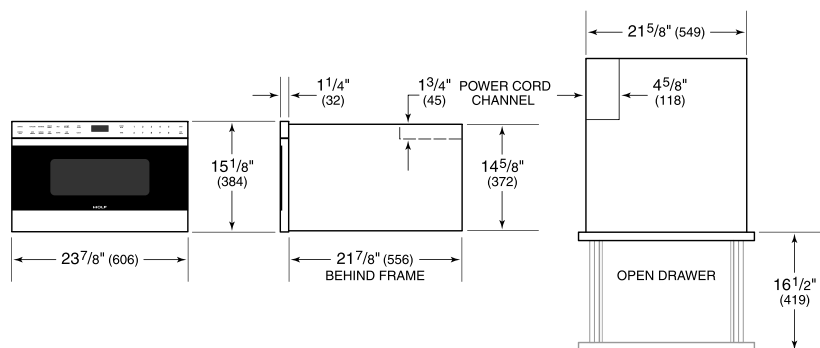

Fits a 9x13 pan and up to a 7" tall glass or dish for additional cooking flexibility

Install into surrounding cabinetry to coordinate with other Wolf built-in ovens and warming drawers

Installs can be lowered due to control panel lock providing extra safety

ACCESSORIES

Flush Inset Vent

Accessories available through an authorized dealer.

For local dealer information, visit subzero-wolf.com/locator.

PRODUCT SPECIFICATIONS

Model	MD24TE/S
Dimensions	23 7/8"W x 15 1/8"H x 21 7/8"D
Capacity	1.2 cu. ft.
Electrical Supply	120 VAC, 60 Hz
Electrical Service	15 amp dedicated circuit
Power Cord Length	4 Feet
Receptacle	3-prong grounding-type

ELECTRICAL

NOTE: Dimensions in parenthesis are in millimeters unless otherwise specified

DIMENSIONS

STANDARD INSTALLATION

TOP VIEW

SIDE VIEW

FRONT VIEW