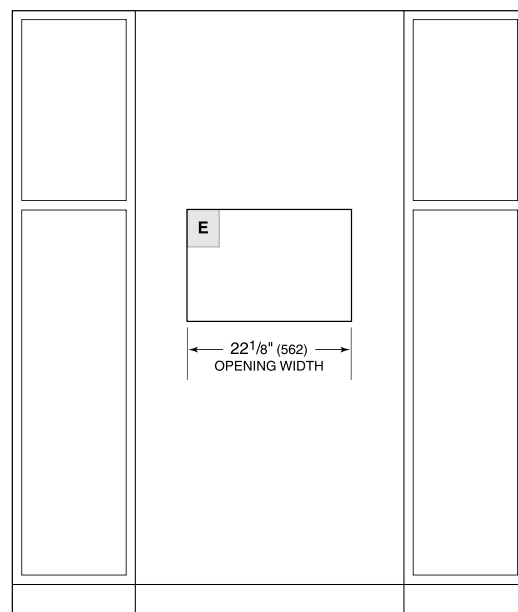

Fits a 9x13 pan and up to a 7" tall glass or dish for additional cooking flexibility

Install into surrounding cabinetry to coordinate with other Wolf built-in ovens and warming drawers

Installs can be lowered due to control panel lock providing extra safety

ACCESSORIES

Flush Inset Vent

Accessories available through an authorized dealer.

For local dealer information, visit subzero-wolf.com/locator.

PRODUCT SPECIFICATIONS

Model	MD24TE/S
Dimensions	23 7/8"W x 15 1/8"H x 21 7/8"D
Capacity	1.2 cu. ft.
Electrical Supply	120 VAC, 60 Hz
Electrical Service	15 amp dedicated circuit
Power Cord Length	4 Feet
Receptacle	3-prong grounding-type

ELECTRICAL

NOTE: Dimensions in parenthesis are in millimeters unless otherwise specified

DIMENSIONS

STANDARD INSTALLATION

TOP VIEW

SIDE VIEW

FRONT VIEW