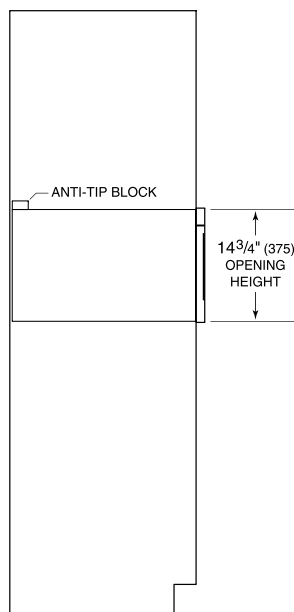

Fits a 9x13 pan and up to a 7" tall glass or dish for additional cooking flexibility

Install into surrounding cabinetry to coordinate with other Wolf built-in ovens and warming drawers

Installs can be lowered due to control panel lock providing extra safety

ACCESSORIES

Flush Inset Vent

Accessories available through an authorized dealer.

For local dealer information, visit subzero-wolf.com/locator.

PRODUCT SPECIFICATIONS

Model	MD24TE/S
Dimensions	23 7/8"W x 15 1/8"H x 21 7/8"D
Capacity	1.2 cu. ft.
Electrical Supply	120 VAC, 60 Hz
Electrical Service	15 amp dedicated circuit
Power Cord Length	4 Feet
Receptacle	3-prong grounding-type

ELECTRICAL

NOTE: Dimensions in parenthesis are in millimeters unless otherwise specified

DIMENSIONS

STANDARD INSTALLATION

TOP VIEW

SIDE VIEW

FRONT VIEW