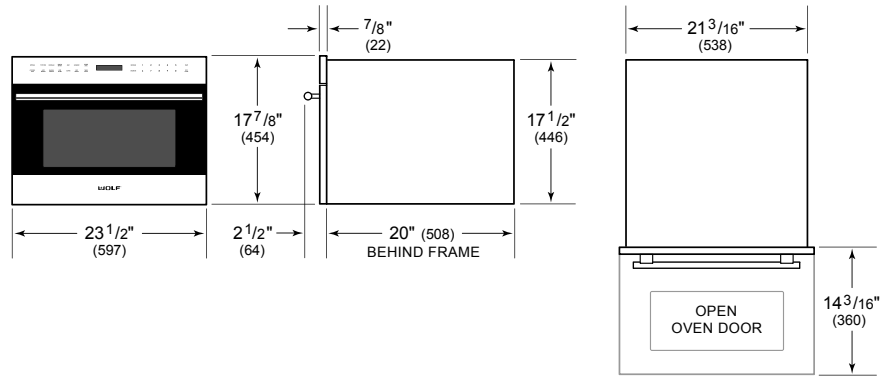

Accessories available through an authorized dealer.

For local dealer information, visit subzero-wolf.com/locator.

PRODUCT SPECIFICATIONS

Model	MDD24TE/S/TH
Dimensions	23 1/2"W x 17 7/8"H x 20"D
Capacity	1.6 cu. ft.
Door Clearance	14 3/16"
Electrical Supply	120 VAC, 60 Hz
Electrical Service	15 amp dedicated circuit
Power Cord Length	4 Feet
Receptacle	3-prong grounding-type

ELECTRICAL

NOTE: Dimensions in parenthesis are in millimeters unless otherwise specified

DIMENSIONS

STANDARD INSTALLATION