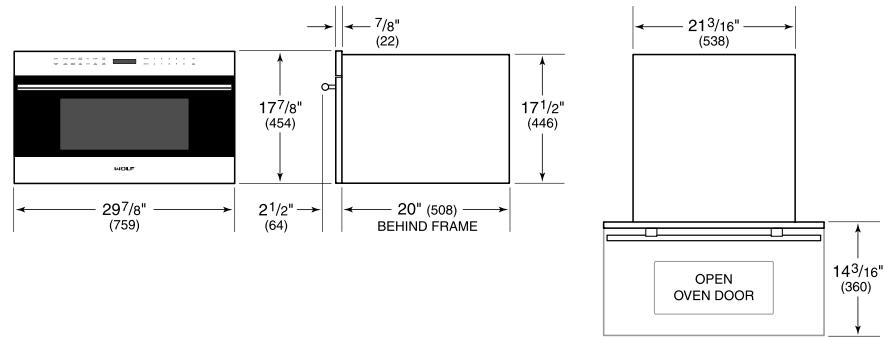

### ACCESSORIES

Side Trim

Accessories available through an authorized dealer.

For local dealer information, visit [subzero-wolf.com/locator](http://subzero-wolf.com/locator).

**PRODUCT SPECIFICATIONS**

Model	MDD30TE/S/TH
Dimensions	29 7/8"W x 17 7/8"H x 20"D
Capacity	1.6 cu. ft.
Door Clearance	14 3/16"
Electrical Supply	120 VAC, 60 Hz
Electrical Service	15 amp dedicated circuit
Power Cord Length	4 Feet
Receptacle	3-prong grounding-type

**ELECTRICAL**

**NOTE:** Dimensions in parenthesis are in millimeters unless otherwise specified

**DIMENSIONS**

**STANDARD INSTALLATION**