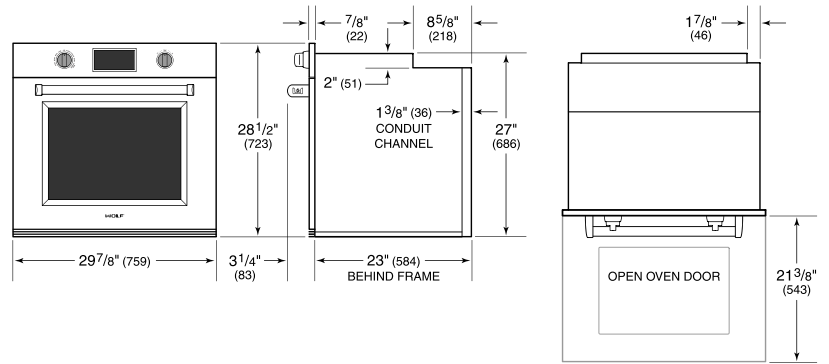

KNOB OPTIONS

PRODUCT SPECIFICATIONS

Model	SO30PM/S/PH
Dimensions	29 7/8"W x 28 1/2"H x 23"D
Oven 1 Interior Dimensions	25 1/4"W x 17 1/2"H x 19 7/8"D
Overall Capacity	5.1 cu. ft.
Usable Capacity	3.3 cu. ft.
Door Clearance	21 3/8"
Electrical Supply	240/208 VAC, 60 Hz
Electrical Service	30 amp dedicated circuit
Conduit Length	4 Feet

ELECTRICAL

NOTE: Dimensions in parenthesis are in millimeters unless otherwise specified

DIMENSIONS

STANDARD INSTALLATION

TOP VIEW

SIDE VIEW

FRONT VIEW

NOTE: Location of electrical supply within opening may require additional cabinet depth.