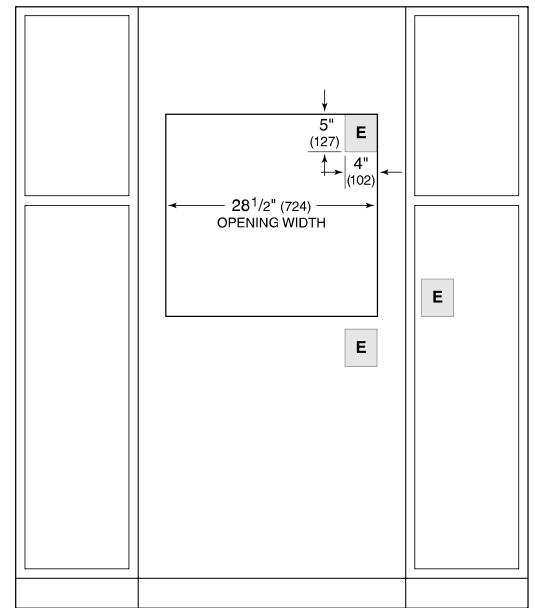

KNOB OPTIONS

PRODUCT SPECIFICATIONS

Model	SO30PM/S/PH
Dimensions	29 7/8"W x 28 1/2"H x 23"D
Oven 1 Interior Dimensions	25 1/4"W x 17 1/2"H x 19 7/8"D
Overall Capacity	5.1 cu. ft.
Usable Capacity	3.3 cu. ft.
Door Clearance	21 3/8"
Electrical Supply	240/208 VAC, 60 Hz
Electrical Service	30 amp dedicated circuit
Conduit Length	4 Feet

ELECTRICAL

NOTE: Dimensions in parenthesis are in millimeters unless otherwise specified

DIMENSIONS

STANDARD INSTALLATION

TOP VIEW

SIDE VIEW

FRONT VIEW

NOTE: Location of electrical supply within opening may require additional cabinet depth.