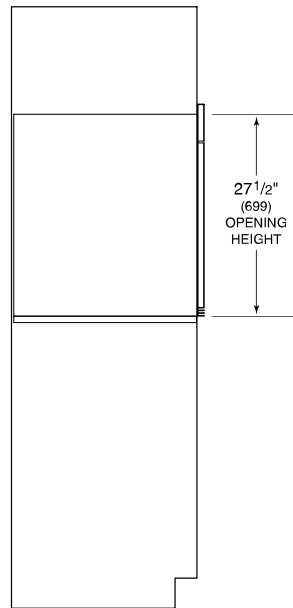

KNOB OPTIONS

PRODUCT SPECIFICATIONS

Model	SO30PM/S/PH
Dimensions	29 7/8"W x 28 1/2"H x 23"D
Oven 1 Interior Dimensions	25 1/4"W x 17 1/2"H x 19 7/8"D
Overall Capacity	5.1 cu. ft.
Usable Capacity	3.3 cu. ft.
Door Clearance	21 3/8"
Electrical Supply	240/208 VAC, 60 Hz
Electrical Service	30 amp dedicated circuit
Conduit Length	4 Feet

ELECTRICAL

NOTE: Dimensions in parenthesis are in millimeters unless otherwise specified

DIMENSIONS

STANDARD INSTALLATION

TOP VIEW

SIDE VIEW

FRONT VIEW

NOTE: Location of electrical supply within opening may require additional cabinet depth.