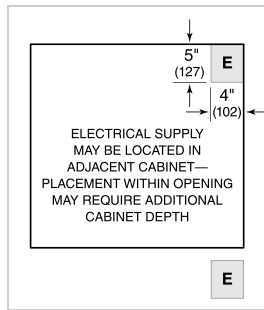

KNOB OPTIONS

PRODUCT SPECIFICATIONS

Model	SO30PM/S/PH
Dimensions	29 7/8"W x 28 1/2"H x 23"D
Oven 1 Interior Dimensions	25 1/4"W x 17 1/2"H x 19 7/8"D
Overall Capacity	5.1 cu. ft.
Usable Capacity	3.3 cu. ft.
Door Clearance	21 3/8"
Electrical Supply	240/208 VAC, 60 Hz
Electrical Service	30 amp dedicated circuit
Conduit Length	4 Feet

ELECTRICAL

NOTE: Dimensions in parenthesis are in millimeters unless otherwise specified

DIMENSIONS

STANDARD INSTALLATION

TOP VIEW

SIDE VIEW

FRONT VIEW

NOTE: Location of electrical supply within opening may require additional cabinet depth.