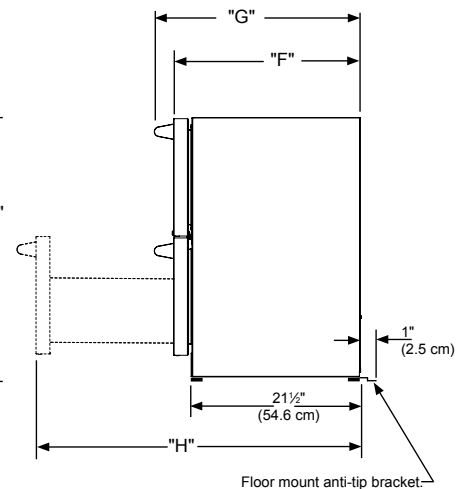

UNDERCOUNTER REFRIGERATED DRAWERS

Viking 5 Series – VDUI

24"W. UNDERCOUNTER/FREESTANDING REFRIGERATED DRAWERS	
DESCRIPTION	VDUI5241
Overall Width	23-7/8" (60.6 cm)
Overall Height	34-3/4" (95.9cm)
Overall Depth from Rear	To front of door – 23-23/32" (60.2 cm) To handle– 26-7/32" (66.6 cm) With door at 90° – 39-5/32" (99.5 cm)
Electrical Requirements	120V / 60Hz / 15A (5 ft. power cord attached to product)
Interior finish	Stainless Steel
Approximate Shipping Weight	160 lb. (72.6 kg)

Please do not prepare installation from brochure data only. See installation instructions for important clearance/installation information.

24" Rough-in Dimensions		
A	B	C
24" (61 cm)	34" to 35" (86.4 to 88.9 cm)	24" (61 cm)

Cabinet Dimensions		
D	E	F
23-7/8" (60.7 cm)	33-3/4" to 34-3/4" (85.7 to 88.3 cm)	23-23/32" (60.2 cm)
G	H	
26-7/32" (66.6 cm)	39-5/32" (99.5 cm)	

Figure 11

VIKING RANGE, LLC 111 FRONT STREET GREENWOOD, MISSISSIPPI 38930 USA