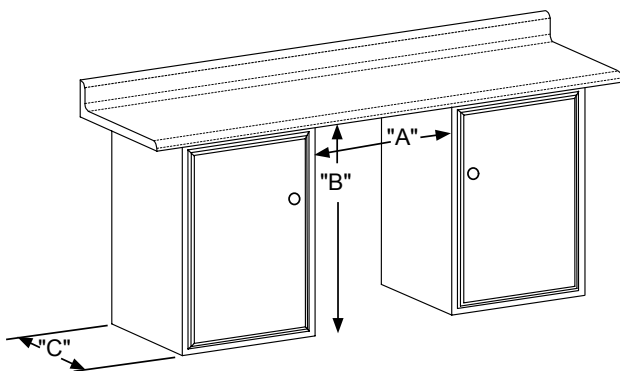

UNDERCOUNTER REFRIGERATED DRAWERS

Viking 5 Series – VDUI

24"W. UNDERCOUNTER/FREESTANDING REFRIGERATED DRAWERS	
DESCRIPTION	VDUI5241
Overall Width	23-7/8" (60.6 cm)
Overall Height	34-3/4" (95.9cm)
Overall Depth from Rear	To front of door – 23-23/32" (60.2 cm) To handle– 26-7/32" (66.6 cm) With door at 90° – 39-5/32" (99.5 cm)
Electrical Requirements	120V / 60Hz / 15A (5 ft. power cord attached to product)
Interior finish	Stainless Steel
Approximate Shipping Weight	160 lb. (72.6 kg)

Please do not prepare installation from brochure data only. See installation instructions for important clearance/installation information.

24" Rough-in Dimensions		
A	B	C
24" (61 cm)	34" to 35" (86.4 to 88.9 cm)	24" (61 cm)

Cabinet Dimensions		
D	E	F
23-7/8" (60.7 cm)	33-3/4" to 34-3/4" (85.7 to 88.3 cm)	23-23/32" (60.2 cm)
G	H	
26-7/32" (66.6 cm)	39-5/32" (99.5 cm)	

Figure 11

VIKING RANGE, LLC 111 FRONT STREET GREENWOOD, MISSISSIPPI 38930 USA