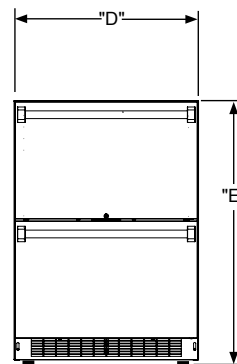

UNDERCOUNTER REFRIGERATED DRAWERS

Viking 5 Series – VDUI

24"W. UNDERCOUNTER/FREESTANDING REFRIGERATED DRAWERS	
DESCRIPTION	VDUI5241
Overall Width	23-7/8" (60.6 cm)
Overall Height	34-3/4" (95.9cm)
Overall Depth from Rear	To front of door – 23-23/32" (60.2 cm) To handle– 26-7/32" (66.6 cm) With door at 90° – 39-5/32" (99.5 cm)
Electrical Requirements	120V / 60Hz / 15A (5 ft. power cord attached to product)
Interior finish	Stainless Steel
Approximate Shipping Weight	160 lb. (72.6 kg)

Please do not prepare installation from brochure data only. See installation instructions for important clearance/installation information.

24" Rough-in Dimensions		
A	B	C
24" (61 cm)	34" to 35" (86.4 to 88.9 cm)	24" (61 cm)

Cabinet Dimensions		
D	E	F
23-7/8" (60.7 cm)	33-3/4" to 34-3/4" (85.7 to 88.3 cm)	23-23/32" (60.2 cm)
G	H	
26-7/32" (66.6 cm)	39-5/32" (99.5 cm)	

Figure 11

VIKING RANGE, LLC 111 FRONT STREET GREENWOOD, MISSISSIPPI 38930 USA